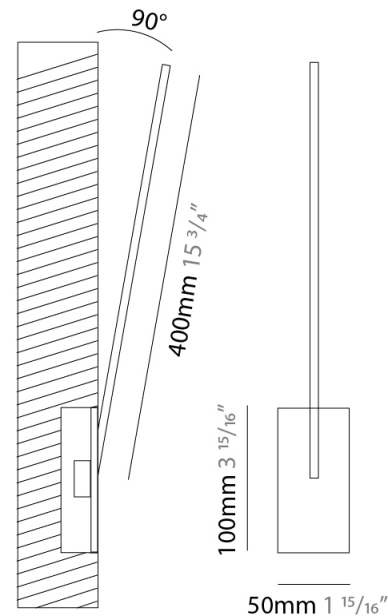

SPILLO 1 ROD RECESSED

D46014- _____ - _____
base number   Color   Finish
                         Temperature   Options

1. To build a product code in our configurator select the specify button on the base model # product page
2. To build a manual product code on this datasheet choose from the options listed below in blue font and add the suffix to the base model #

GENERAL

Series: Spillo
Subseries: Spillo 1 Rod
Brand: Icone
Division: Design
Mounting Type: Recessed
Mounting Location: Wall
Subcategory: Ambient

PHYSICAL

Shape: Rectangle
Width (mm): 50
Width (in): 1 ¹⁵/₁₆
Height (mm): 400
Height (in): 15 ³/₄
Light Distribution: Adjustable
Fixture Finish: [WHI / BLK / CHR / BGD](#)
Fixture Material: Brass

ELECTRICAL

Lamp Type: LED
Total Output Wattage (W): 4.8
Dimming: 0-10V Dimming
Driver Included: No
Driver Location: Remote
Driver Type: Constant Voltage - 120Vac
Driver Class: Class 2
Input Voltage (V): 120
Output Voltage (V): 12
Upon Request: (Not included, see components) 0-10Vdc dimming / 277Vac

LED

Color Temperature (°K): [2700 / 3000](#)
Nominal Lumen (lm): 440
CRI: >90 CRI
Lamp Life (hrs): 50000

OPTICAL

Adjustability: Tilt 120°

RATINGS AND CERTIFICATIONS

Certified By: Certified for North American Standards
IP rating: IP20