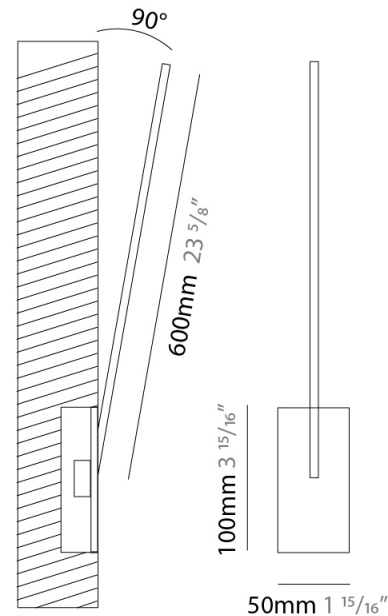

PROJECT	_____
TYPE	_____
SPECIFIER	_____
QUANTITY	_____
DATE	_____

SPILLO 1 ROD RECESSED

D46016- _____ - _____
base number   Color   Finish
                          Temperature   Options

1. To build a product code in our configurator select the specify button on the base model # product page
2. To build a manual product code on this datasheet choose from the options listed below in blue font and add the suffix to the base model #

GENERAL

Series: Spillo
Subseries: Spillo 1 Rod
Brand: Icone
Division: Design
Mounting Type: Recessed
Mounting Location: Wall
Subcategory: Ambient

PHYSICAL

Shape: Rectangle
Width (mm): 50
Width (in): 1 ¹⁵/₁₆
Height (mm): 600
Height (in): 23 ⁵/₈
Light Distribution: Adjustable
Fixture Finish: [WHI / BLK / CHR / BGD](#)
Fixture Material: Brass

ELECTRICAL

Lamp Type: LED
Total Output Wattage (W): 7.92
Dimming: 0-10V Dimming
Driver Included: No
Driver Location: Remote
Driver Type: Constant Voltage - 120Vac
Driver Class: Class 2
Input Voltage (V): 120
Output Voltage (V): 12
Upon Request: (Not included, see components) 0-10Vdc dimming / 277Vac

LED

Color Temperature (°K): [2700 / 3000](#)
Nominal Lumen (lm): 660
CRI: >90 CRI
Lamp Life (hrs): 50000

OPTICAL

Adjustability: Tilt 120°

RATINGS AND CERTIFICATIONS

Certified By: Certified for North American Standards
IP rating: IP20