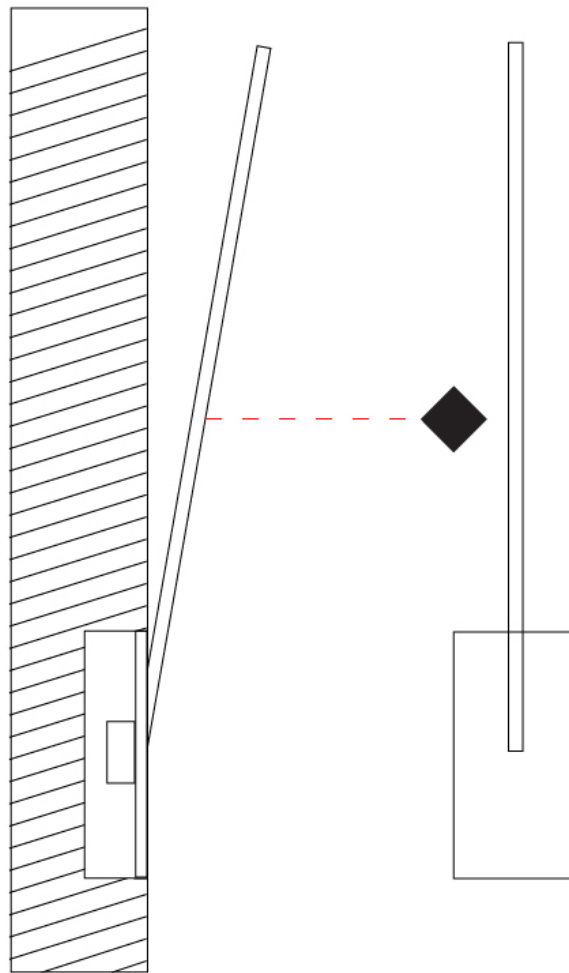

SPILLO 1 ROD RECESSED

D46015-

PROJECT

TYPE

SPECIFIER

QUANTITY

DATE

D