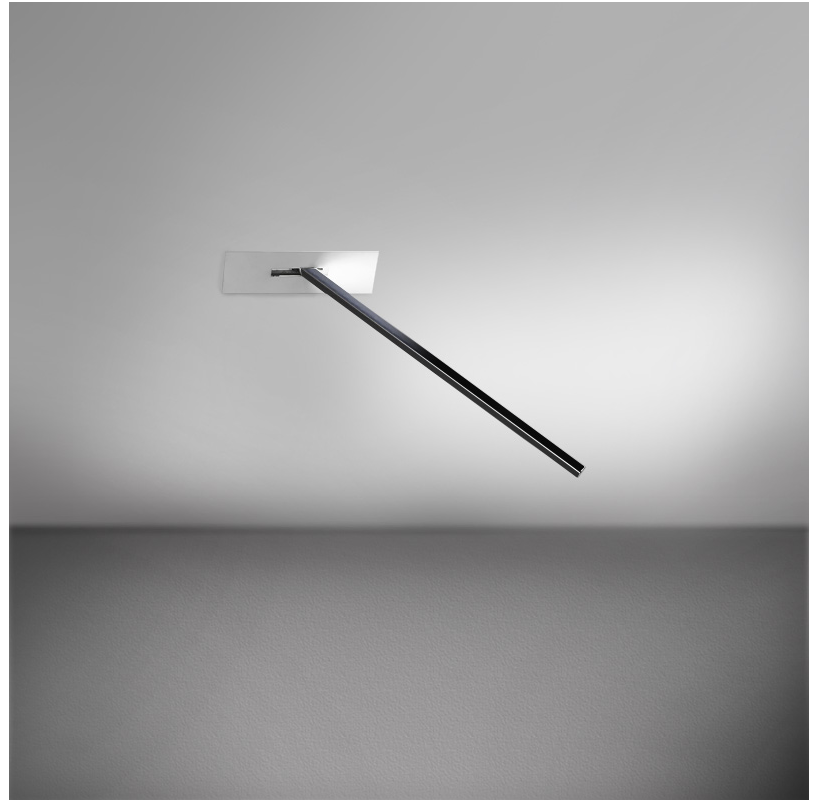

SPILLO 1 ROD RECESSED

D46014- _____ - _____
base number   Color   Finish
                         Temperature   Options

1. To build a product code in our configurator select the specify button on the base model # product page
2. To build a manual product code on this datasheet choose from the options listed below in blue font and add the suffix to the base model #

GENERAL

Series: Spillo
Subseries: Spillo 1 Rod
Brand: Icone
Division: Design
Mounting Type: Recessed
Mounting Location: Wall
Subcategory: Ambient

PHYSICAL

Shape: Rectangle
Width (mm): 50
Width (in): 1 ¹⁵/₁₆
Height (mm): 400
Height (in): 15 ³/₄
Light Distribution: Adjustable
Fixture Finish: [WHI / BLK / CHR / BGD](#)
Fixture Material: Brass

ELECTRICAL

Lamp Type: LED
Total Output Wattage (W): 4.8
Dimming: 0-10V Dimming
Driver Included: No
Driver Location: Remote
Driver Type: Constant Voltage - 120Vac
Driver Class: Class 2
Input Voltage (V): 120
Output Voltage (V): 12
Upon Request: (Not included, see components) 0-10Vdc dimming / 277Vac

LED

Color Temperature (°K): [2700 / 3000](#)
Nominal Lumen (lm): 440
CRI: >90 CRI
Lamp Life (hrs): 50000

OPTICAL

Adjustability: Tilt 120°

RATINGS AND CERTIFICATIONS

Certified By: Certified for North American Standards
IP rating: IP20